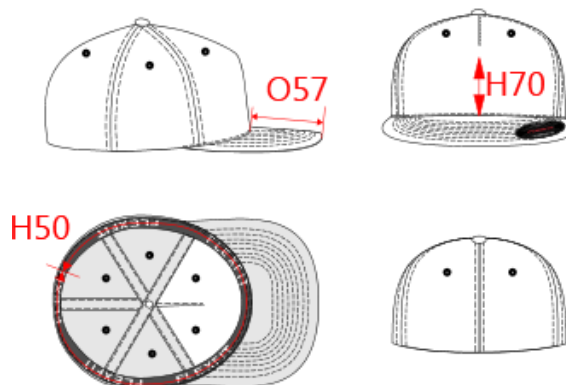

**REFERENCE :** KP908

**SIZES :** S/M\_L/XL

**COMPOSITION :**

Main fabric : Acrylic / Wool / Elastane Twill 87/11/2 - 411y For the crown + top part of the peak. 87%acrylic/11%wool/2% elastane

Material 2 : Cotton / Polyester twill 60/40 - 205y For the bottom part of the peak. 60%cotton / 40%polyester

Material 5 : PU quality As inner material of the peak. 100% polyurethane

**ARTICLE WEIGHT :**

105 gr/pc

DESCRIPTION
<b>Français :</b> Casquette FLEXFIT® - 5 panneaux
<b>English :</b> FLEXFIT® cap - 5 panels
<b>Nederlands :</b> FLEXFIT® pet - 5 panelen
<b>Deutsch :</b> 5 panel FLEXFIT® kappe
<b>Español :</b> Gorra FLEXFIT® - 5 paneles
<b>Italiano :</b> Cappellino FLEXFIT® - 5 pannelli
<b>Português :</b> Boné FLEXFIT® - 5 painéis

COLORS	PANTONE SERIGRAPHIE
Black	Black
Deep grey	7540C
Navy	433C
White	White
Red	200C

MEASUREMENT						
Description	S/M	L/XL				
<b>H50</b> Tour de tête / Head measurement	55	57,50				
<b>O57</b> Deep of the peak on baseball cap	7	7				
<b>H70</b> Height of front panel	8,50	8,50				

CARE LABEL				

PACKING	
Box	100 pcs / box Size => L:60cm W:40cm H:40cm GW:11,99Kg NW:9,22Kg